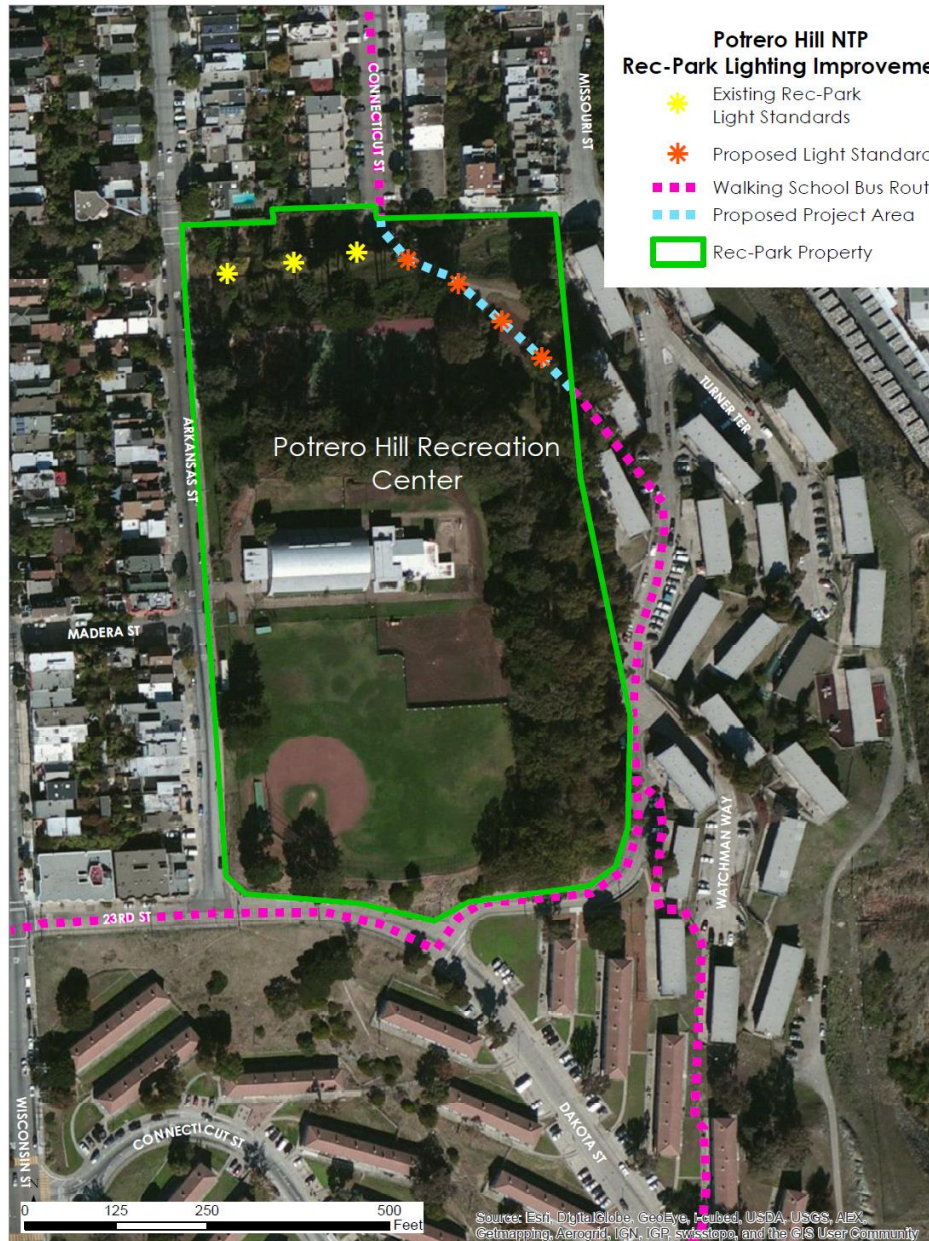

Project Concept: Pedestrian Lighting