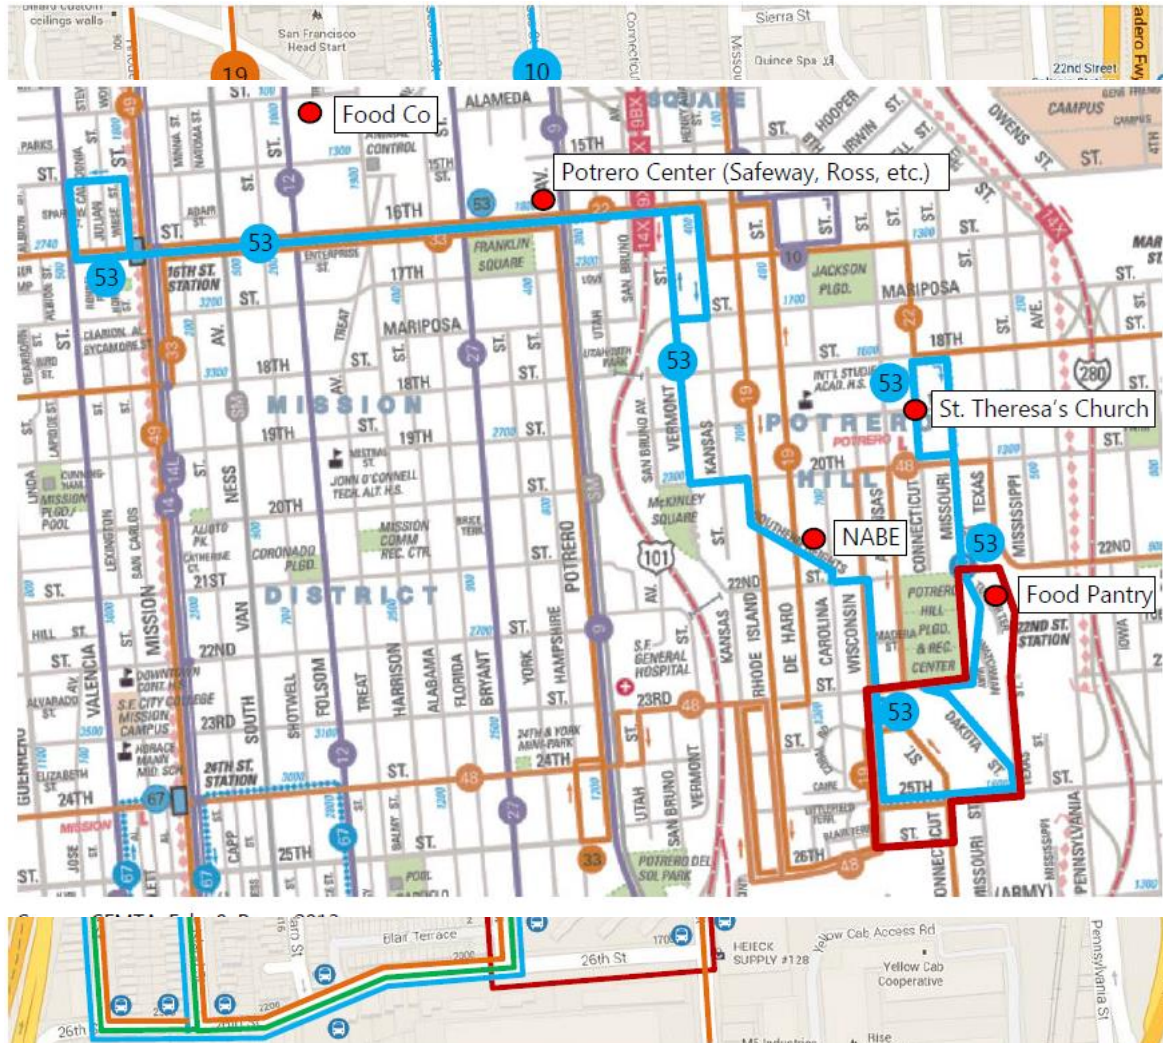

Potrero Hill Neighborhood Transportation Plan

Citizens Advisory Committee

SAN FRANCISCO COUNTY TRANSPORTATION AUTHORITY

05.27.15

Study Area

Rebuild Potrero

606 units, 1,200 residents
(public housing)

Up to 1,600 Homes + Retail

- ▶ All residents remain on site during and after construction
- ▶ Up to 500 additional affordable units

Key Challenges – Walkability/ Connectivity/Ped Safety

KRON 4.com

Key Challenges – Security/Lighting

Key Challenges – Lack of Transit Stop Amenities

Key Challenges – Transit Circulation Across Site and to Offsite Amenities

Project Concept: Pedestrian Lighting

Project Concept: Traffic Calming + Stop Amenities

25th and Dakota

25th and Dakota

25th and Dakota

Traffic Calming + Stop Amenities

25th and Connecticut

25th and Connecticut

Shuttle

Very involved community partner with high capacity