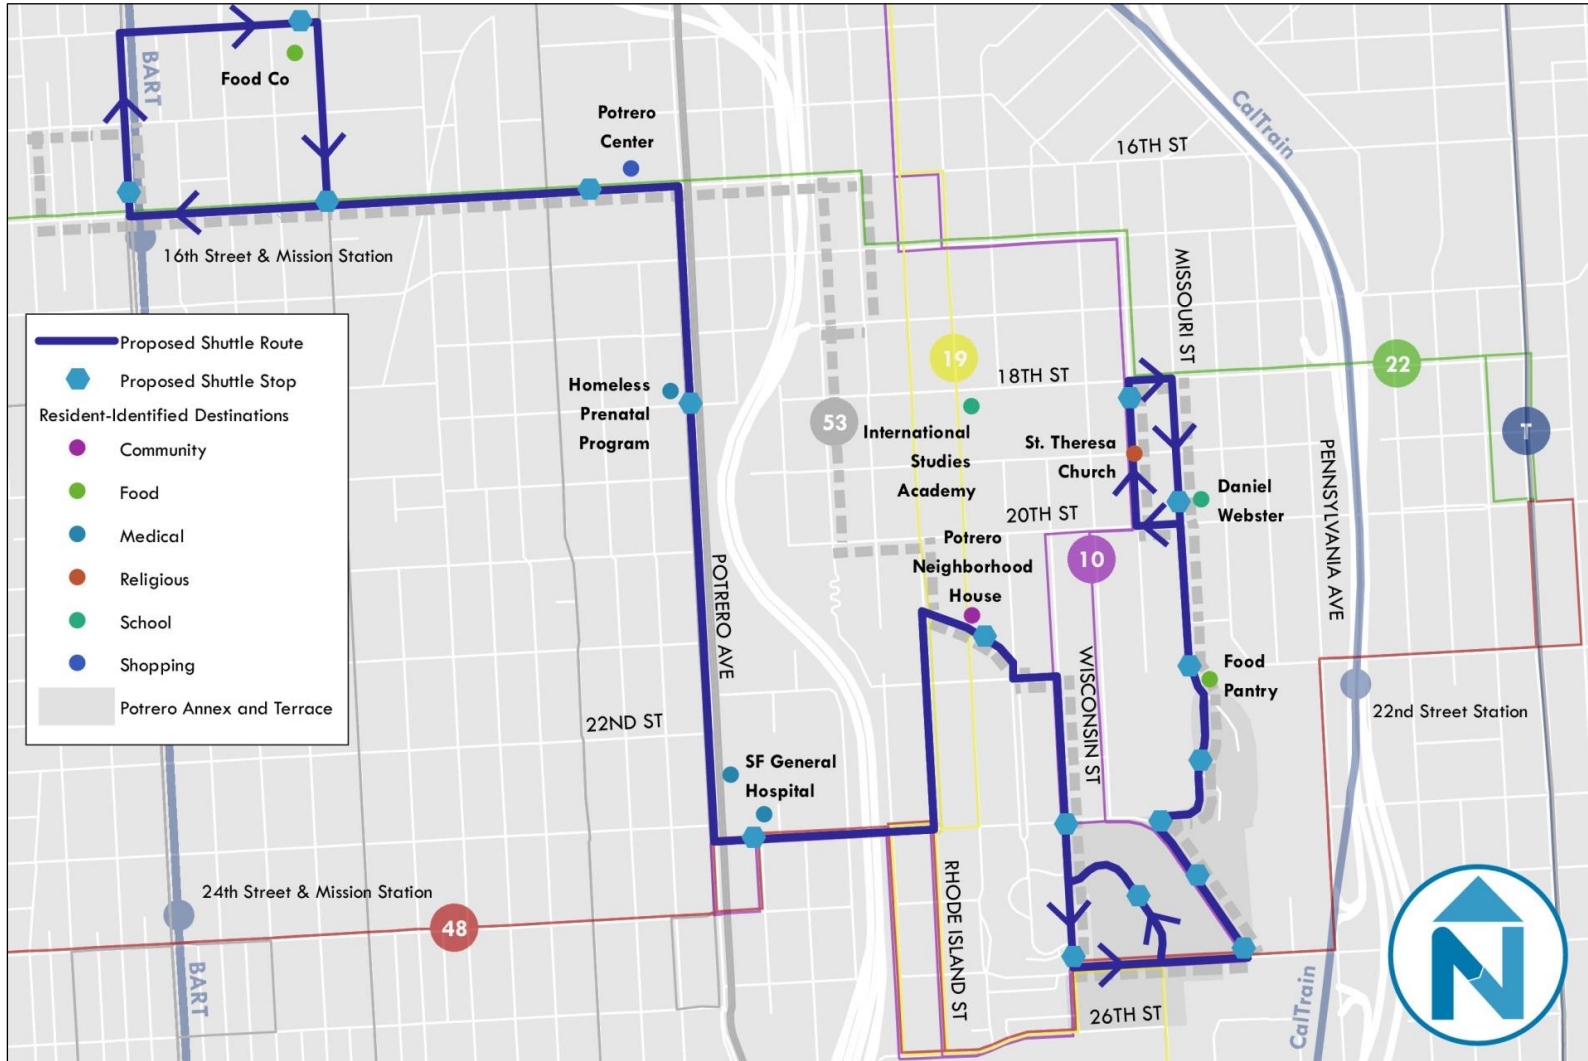

Key Challenges – Lack of Transit Stop Amenities

Key Challenges – Transit Circulation Across Site and to Offsite Amenities

Project Concept: Pedestrian Lighting

Project Concept: Traffic Calming + Stop Amenities

25th and Dakota

25th and Dakota

25th and Dakota

Traffic Calming + Stop Amenities

25th and Connecticut

25th and Connecticut

Shuttle

Very involved community partner with high capacity

Thank you! Questions?

SAN FRANCISCO COUNTY TRANSPORTATION AUTHORITY

Traffic Calming + Stop Amenities

Traffic Calming + Stop Amenities

Traffic Calming + Stop Amenities

Traffic Calming + Stop Amenities

The continuous line